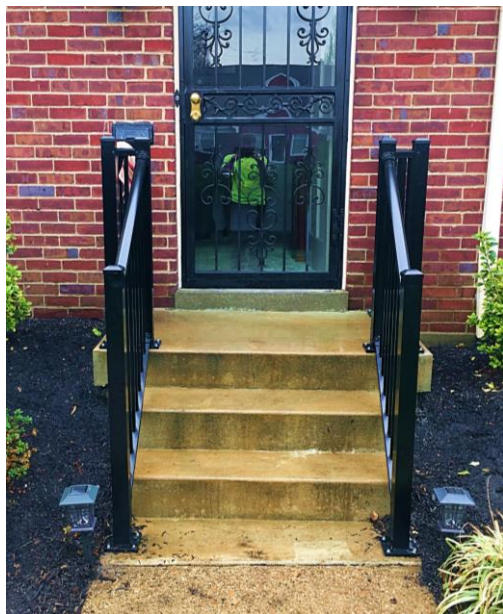

STANDARD COLORS

Black

White

Bronze

Hunter Green

*actual colors may vary

Metro Fence Installations

Concrete Porches & Steps