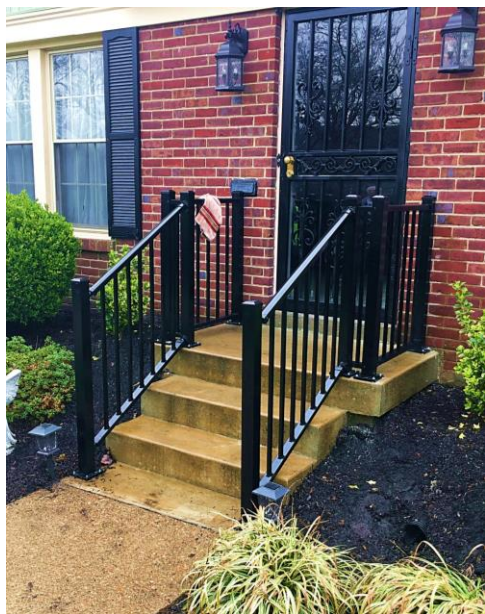

STANDARD COLORS

Black

White

Bronze

Hunter Green

*actual colors may vary

Metro Fence Installations

Concrete Porches & Steps