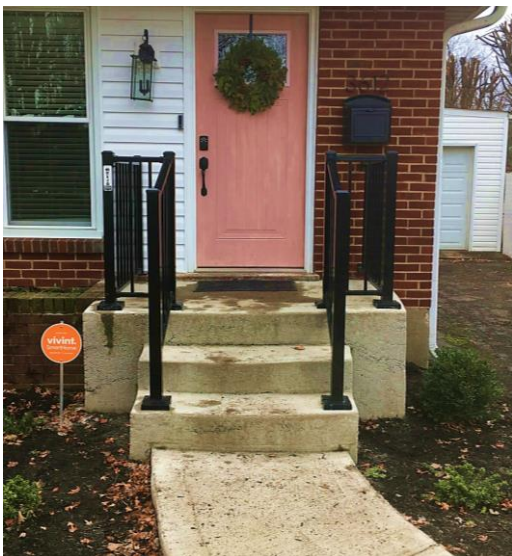

STANDARD COLORS

Black

White

Bronze

Hunter Green

*actual colors may vary

Metro Fence Installations

Concrete Porches & Steps