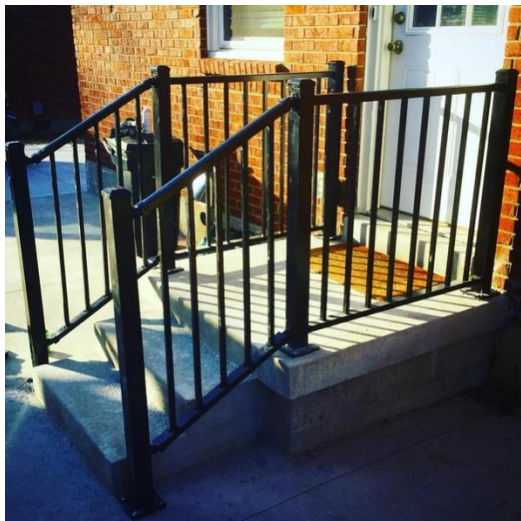

STANDARD COLORS

Black

White

Bronze

Hunter Green

*actual colors may vary

Metro Fence Installations

Concrete Porches & Steps